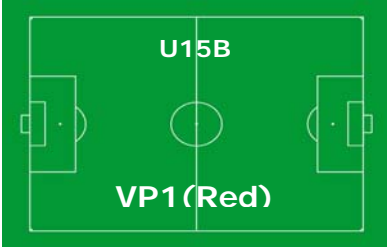

WALK-WAY

Cape Fear Regional Soccer Park

Murray Middle School /Veterans Park Fields

 MURRAY

U16 – U17 – U18

Murray Middle School Field

Walk Way

 VETERANS