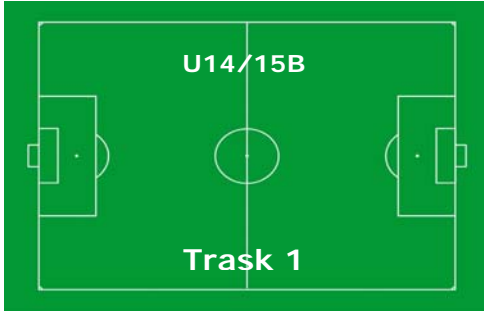

Trask Middle School Fields