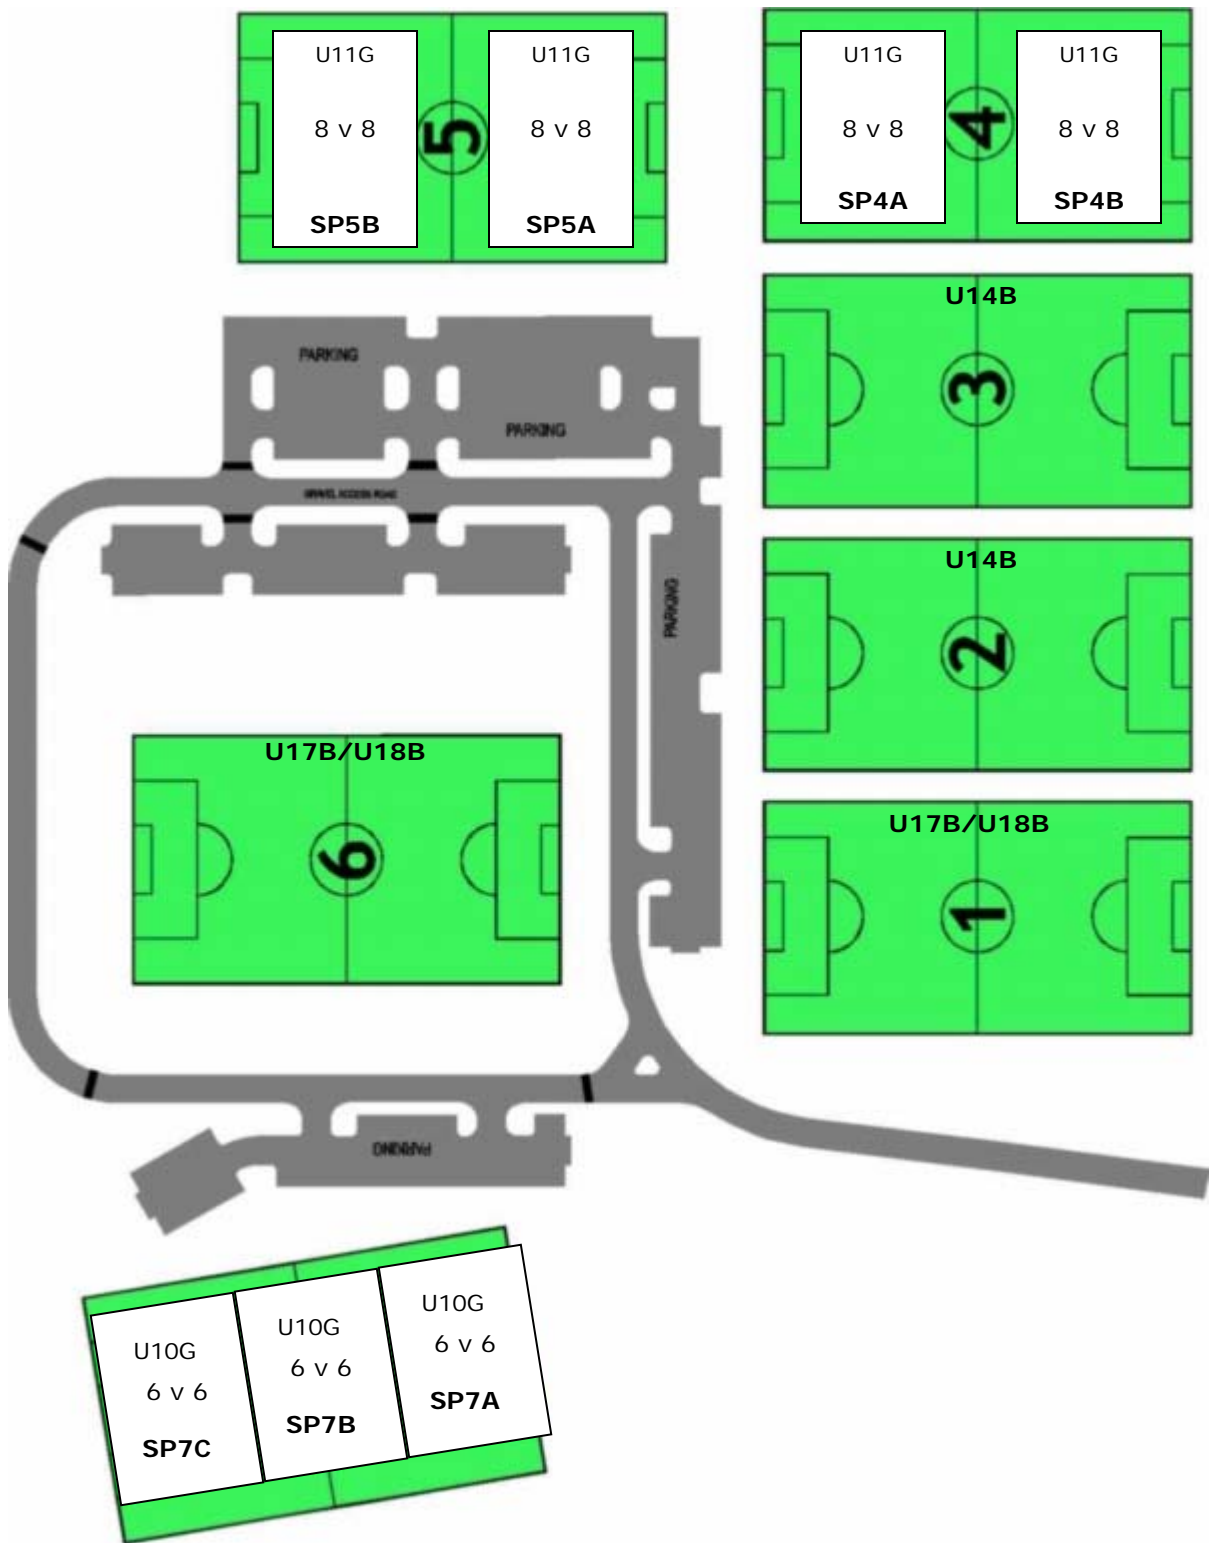

Ashley High School Fields (Behind Veterans Park)

Ashley School Stadium Field

Eaton/Ogden Fields

P OGDEN

P EATON

Hugh McRae/Rol and Gri se Fi el ds

WALK-WAY

Rol and Gri se Fi el ds

WALK-WAY

Cape Fear Regional Soccer Park

Murray Middle School /Veterans Park Fields

 MURRAY

U16 – U17 – U18

Murray Middle School Field

Walk Way

 VETERANS

Trask Middle School Fields

 TRASK MIDDLE SCHOOL

Myrtle Grove Middle School Fields

WALK-WAY

Castle Hayne Fields

CASTLE HAYNE