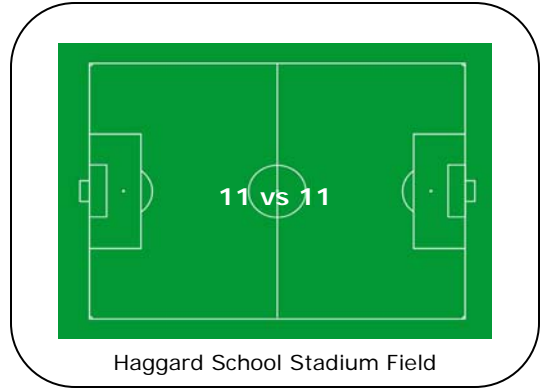

Ashley High School Fields (Behind Veterans Park)

Ashley School Stadium Field

Eaton/Ogden Fields

P OGDEN

P EATON

Hugh McRae/Rol and Gri se Fi el ds

WALK-WAY

Rol and Gri se Fi el ds

WALK-WAY

Cape Fear Regional Soccer Park

Murray Middle School /Veterans Park Fields

 MURRAY

U16 – U17 – U18

Murray Middle School Field

Walk Way

 VETERANS