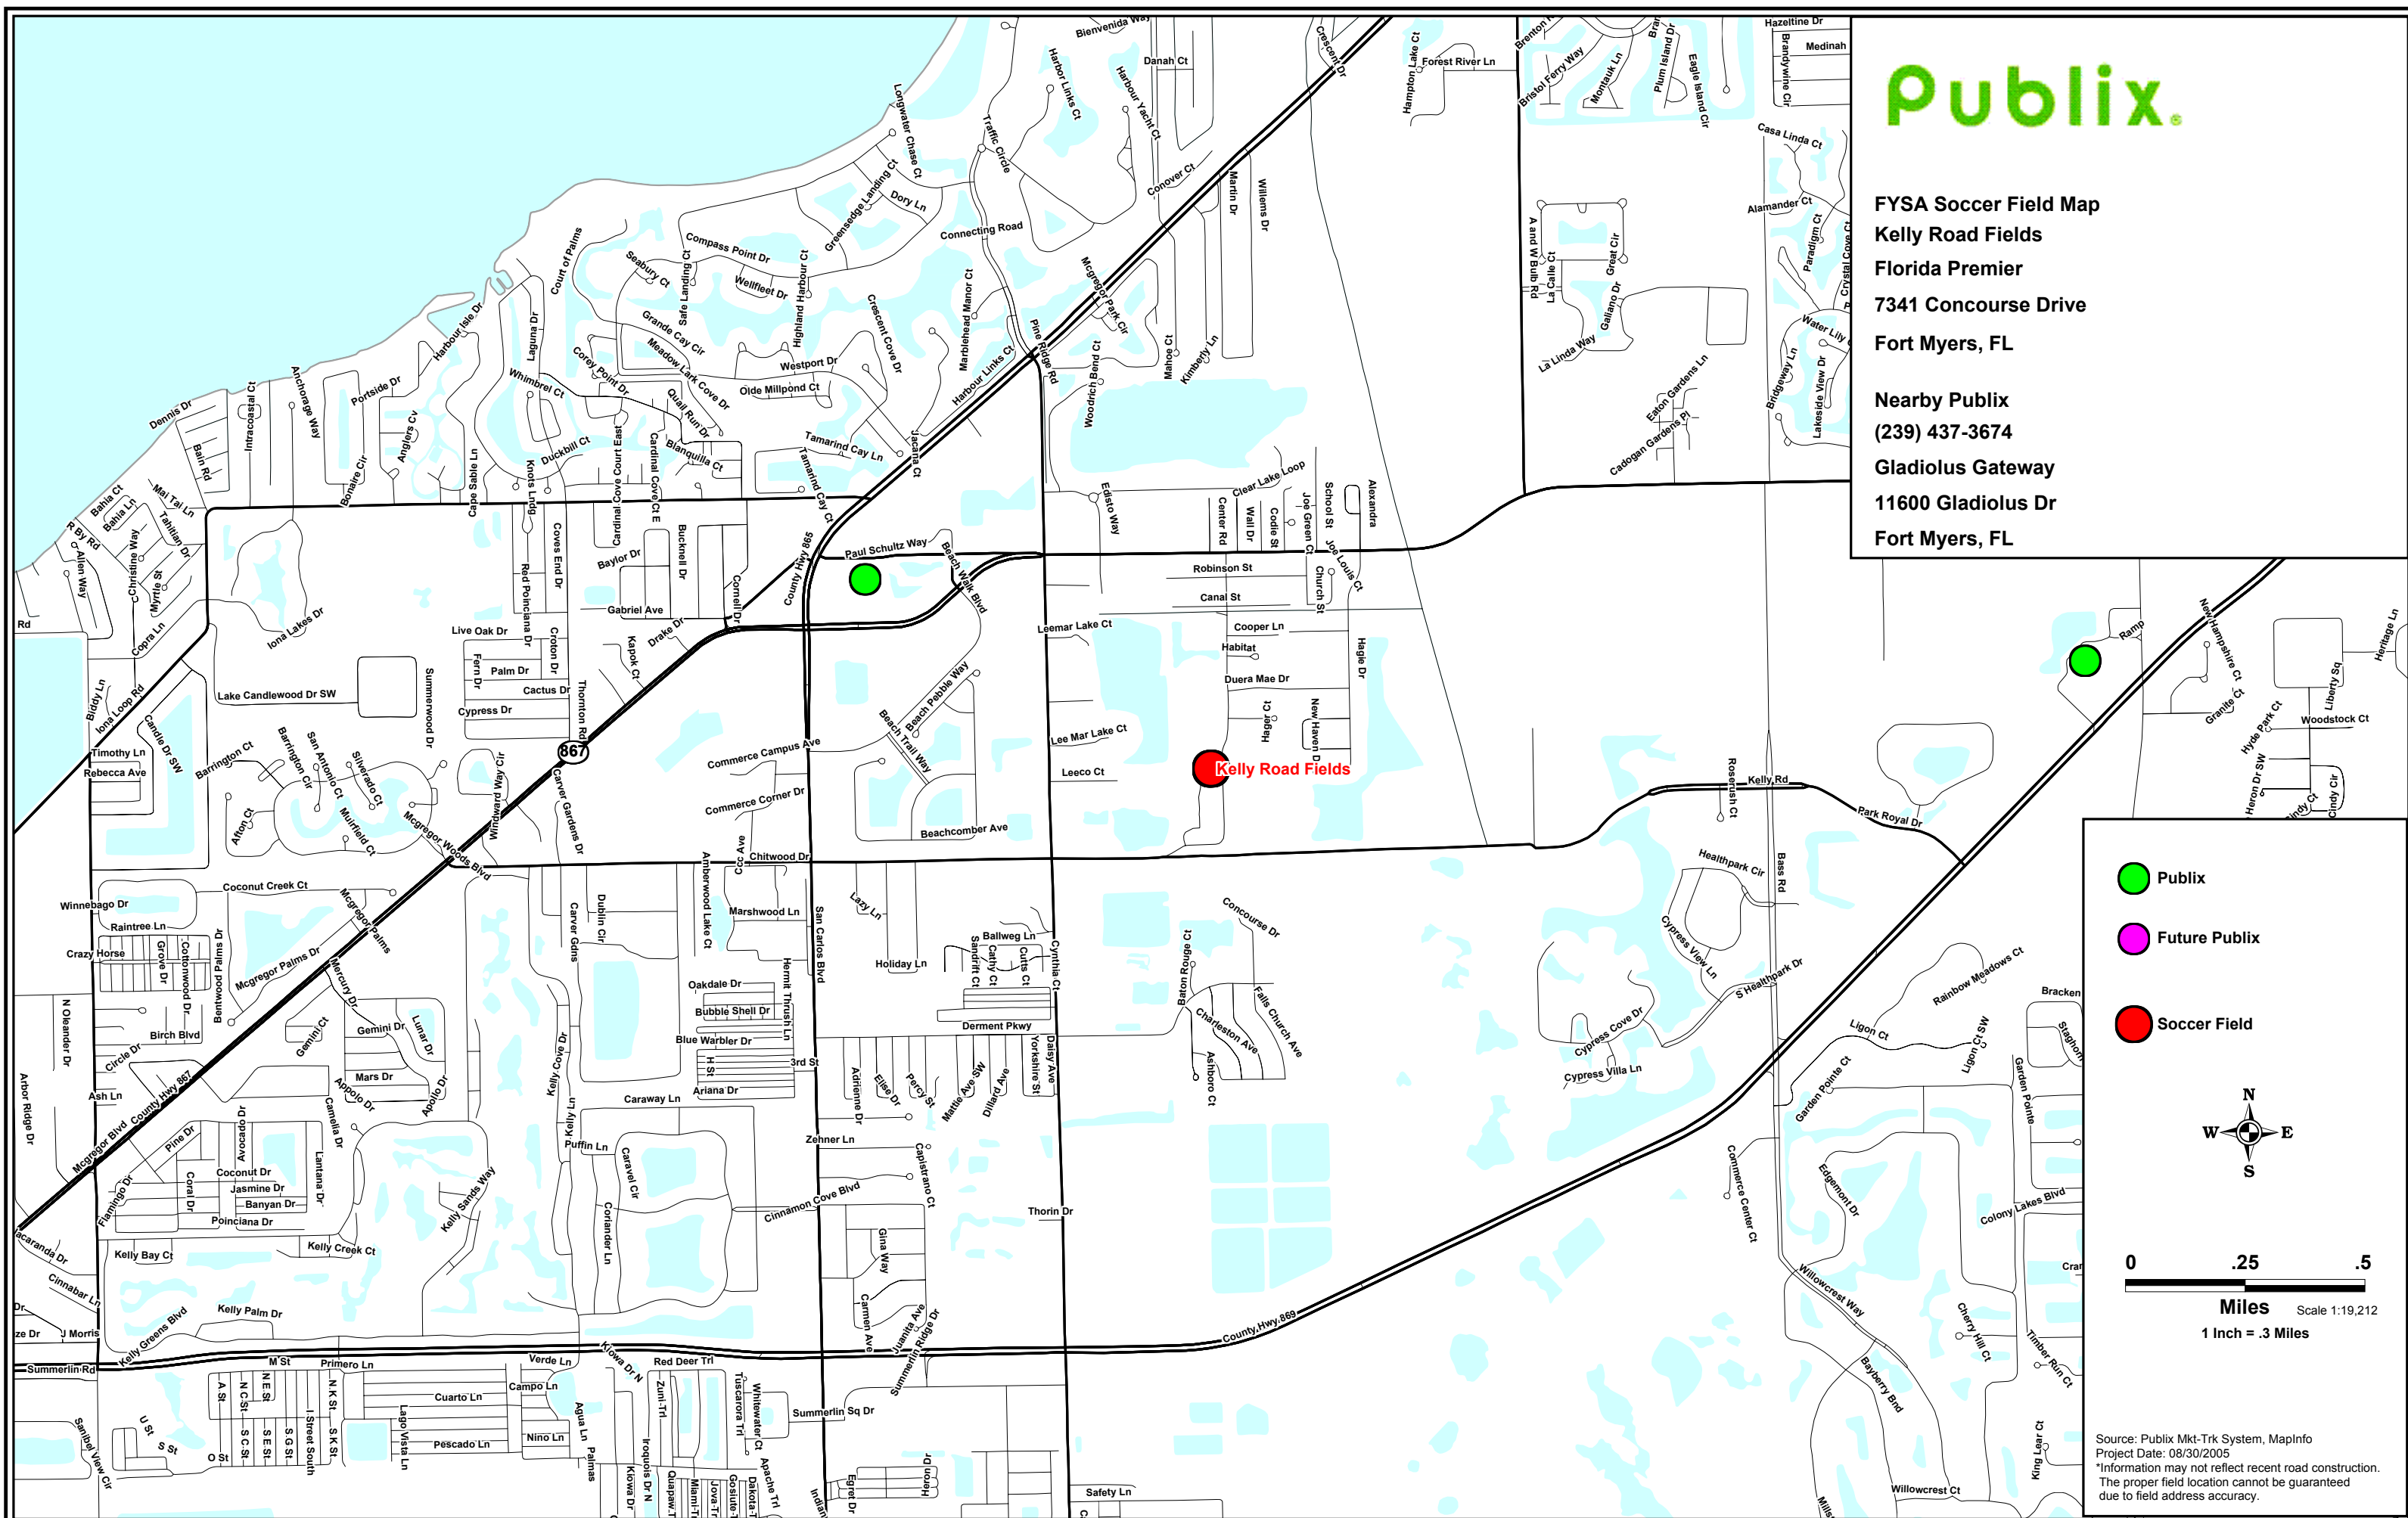

FYSA Soccer Field Map
Kelly Road Fields
Florida Premier
7341 Concourse Drive
Fort Myers, FL

Nearby Publix
(239) 437-3674
Gladiolus Gateway
11600 Gladiolus Dr
Fort Myers, FL

- Publix
- Future Publix
- Soccer Field

0 .25 .5
Miles Scale 1:19,212
1 Inch = .3 Miles

Source: Publix Mkt-Trk System, MapInfo
Project Date: 08/30/2005
*Information may not reflect recent road construction.
The proper field location cannot be guaranteed due to field address accuracy.